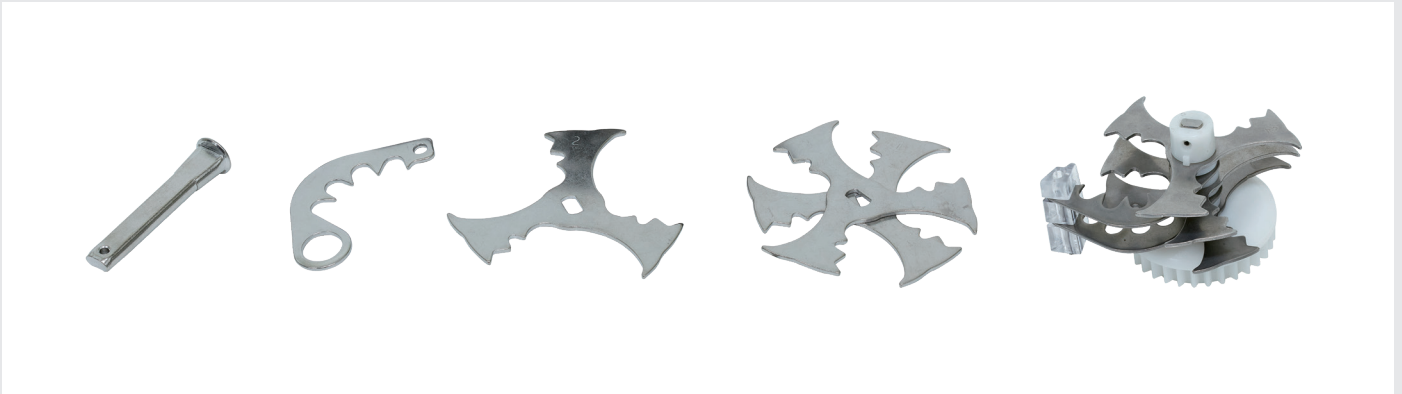

BLADE

Maker	CIXI YUEYANG CROSS OCEAN	Sales /Y	8KK USD
Found	2008	Employees	140
Location	CIXI, ZHEJIANG	Capability/M	40K
Customer	JOYOUNG, SUPOR, MIDEA, EUPA		

REFRIGERATOR PARTS